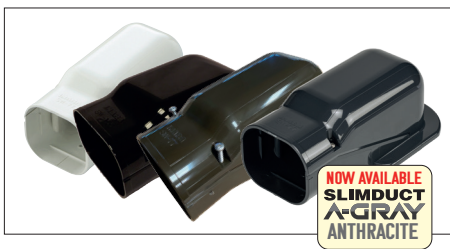

WALL INLET

Part code	Description	Box Qty
ID-SW-100-I	Slimduct - 100mm Wall Cover - Ivory	10
ID-SW-100-W	Slimduct - 100mm Wall Cover - White	10
ID-SW-100-K	Slimduct - 100mm Wall Cover - Black	10
ID-SW-100-B	Slimduct - 100mm Wall Cover - Brown	10
ID-SW-100-A	Slimduct - 100mm Wall Cover - Anthracite	10
ID-SW-75-I	Slimduct - 75mm Wall Cover - Ivory	20
ID-SW-75-W	Slimduct - 75mm Wall Cover - White	10
ID-SW-75-K	Slimduct - 75mm Wall Cover - Black	20
ID-SW-75-B	Slimduct - 75mm Wall Cover - Brown	20
ID-SW-75-A	Slimduct - 75mm Wall Cover - Anthracite	10

COLOURS	
	BLACK (K)
	WHITE (W)
	IVORY (I)
	BROWN(B)
	ANTHRACITE (A)

TRUNKING INABA DENKO

The DiversiTech International sales team are available to answer your questions or queries on this product. Our experts are waiting for your call +44 (0)115 900 5858 or if you prefer send an email to sales@diversitech.com or visit www.diversitech.global